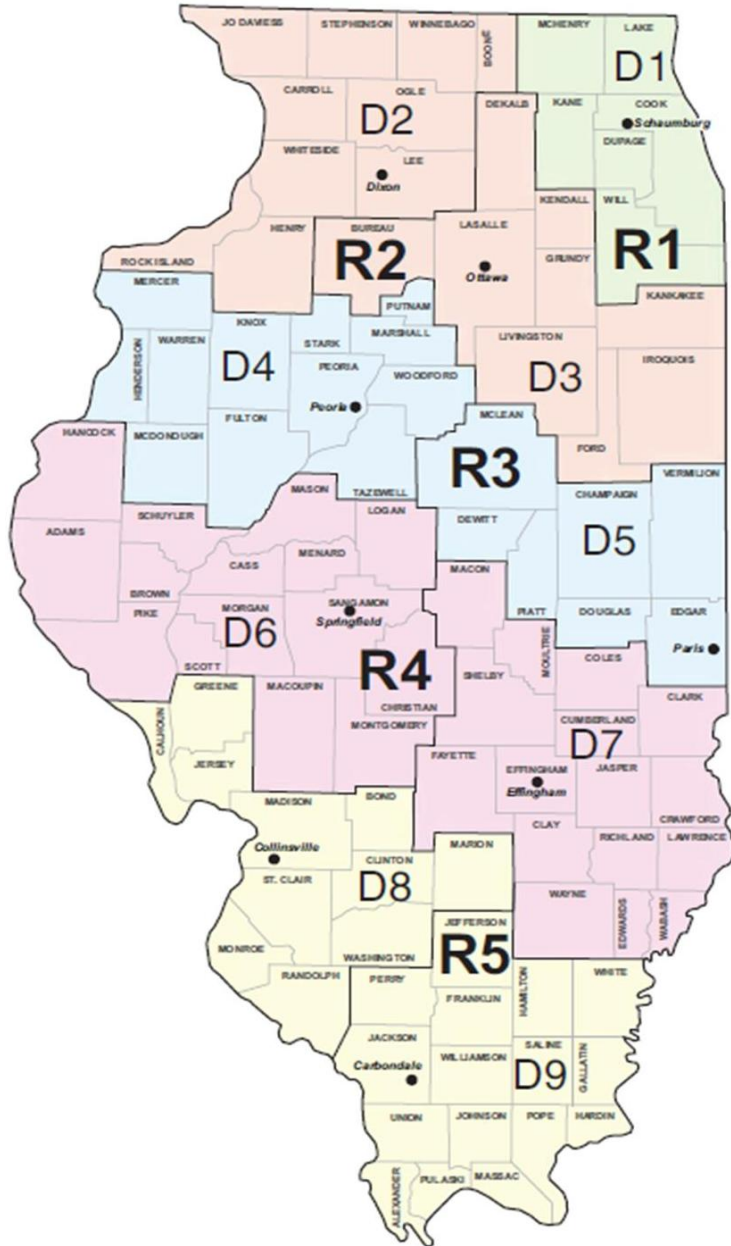

Attachment KK - IDOT Region and District Boundaries Map

<p style="text-align: center;">District 1</p> <p>Counties: Cook, DuPage, Kane, Lake, McHenry, Will</p>	<p style="text-align: center;">District 2</p> <p>Counties: Boone, Carroll, Henry, JoDaviess, Lee, Ogle, Rock Island, Stephenson, Whiteside, Winnebago</p>	<p style="text-align: center;">District 3</p> <p>Counties: Bureau, Dekalb, Ford, Grundy, Iroquois, Kankakee, Kendall, LaSalle, Livingston</p>
<p style="text-align: center;">District 4</p> <p>Counties: Fulton, Henderson, Knox, McDonough, Marshall, Mercer, Peoria, Putnam, Stark, Tazewell, Warren, Woodford</p>	<p style="text-align: center;">District 5</p> <p>Counties: Champaign, DeWitt, Douglas, Edgar, McLean, Piatt, Vermillion</p>	<p style="text-align: center;">District 6</p> <p>Counties: Adams, Brown, Cass, Christian, Hancock, Logan, Macoupin, Mason, Menard, Montgomery, Morgan, Pike, Sangamon, Schuyler, Scott</p>
<p style="text-align: center;">District 7</p> <p>Counties: Clark, Clay, Coles, Crawford, Cumberland, Edwards, Effingham, Fayette, Jasper, Lawrence, Macon, Moultrie, Richland, Shelby, Wabash, Wayne.</p>	<p style="text-align: center;">District 8</p> <p>Counties: Bond, Calhoun, Clinton, Greene, Jersey, Madison, Marion, Monroe, Randolph, St. Clair, Washington</p>	<p style="text-align: center;">District 9</p> <p>Counties: Alexander, Franklin, Gallatin, Hamilton, Hardin, Jackson, Jefferson, Johnson, Massac, Perry, Pope, Pulaski, Saline, Union, White, Williamson</p>