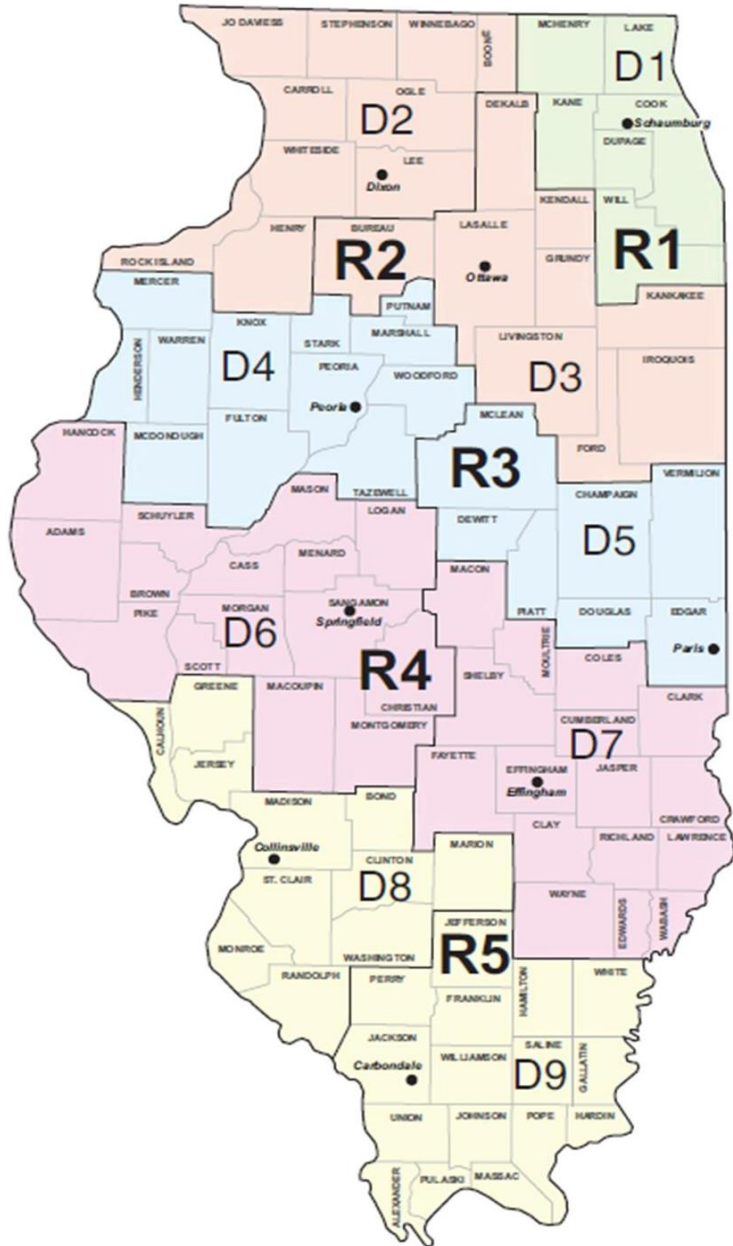

Attachment KK - IDOT Region and District Boundaries Map

<p style="text-align: center;">District 1</p> <p>Counties: Cook, DuPage, Kane, Lake, McHenry, Will</p>	<p style="text-align: center;">District 2</p> <p>Counties: Boone, Carroll, Henry, JoDaviess, Lee, Ogle, Rock Island, Stephenson, Whiteside, Winnebago</p>	<p style="text-align: center;">District 3</p> <p>Counties: Bureau, Dekalb, Ford, Grundy, Iroquois, Kankakee, Kendall, LaSalle, Livingston</p>
<p style="text-align: center;">District 4</p> <p>Counties: Fulton, Henderson, Knox, McDonough, Marshall, Mercer, Peoria, Putnam, Stark, Tazewell, Warren, Woodford</p>	<p style="text-align: center;">District 5</p> <p>Counties: Champaign, DeWitt, Douglas, Edgar, McLean, Piatt, Vermillion</p>	<p style="text-align: center;">District 6</p> <p>Counties: Adams, Brown, Cass, Christian, Hancock, Logan, Macoupin, Mason, Menard, Montgomery, Morgan, Pike, Sangamon, Schuyler, Scott</p>
<p style="text-align: center;">District 7</p> <p>Counties: Clark, Clay, Coles, Crawford, Cumberland, Edwards, Effingham, Fayette, Jasper, Lawrence, Macon, Moultrie, Richland, Shelby, Wabash, Wayne.</p>	<p style="text-align: center;">District 8</p> <p>Counties: Bond, Calhoun, Clinton, Greene, Jersey, Madison, Marion, Monroe, Randolph, St. Clair, Washington</p>	<p style="text-align: center;">District 9</p> <p>Counties: Alexander, Franklin, Gallatin, Hamilton, Hardin, Jackson, Jefferson, Johnson, Massac, Perry, Pope, Pulaski, Saline, Union, White, Williamson</p>